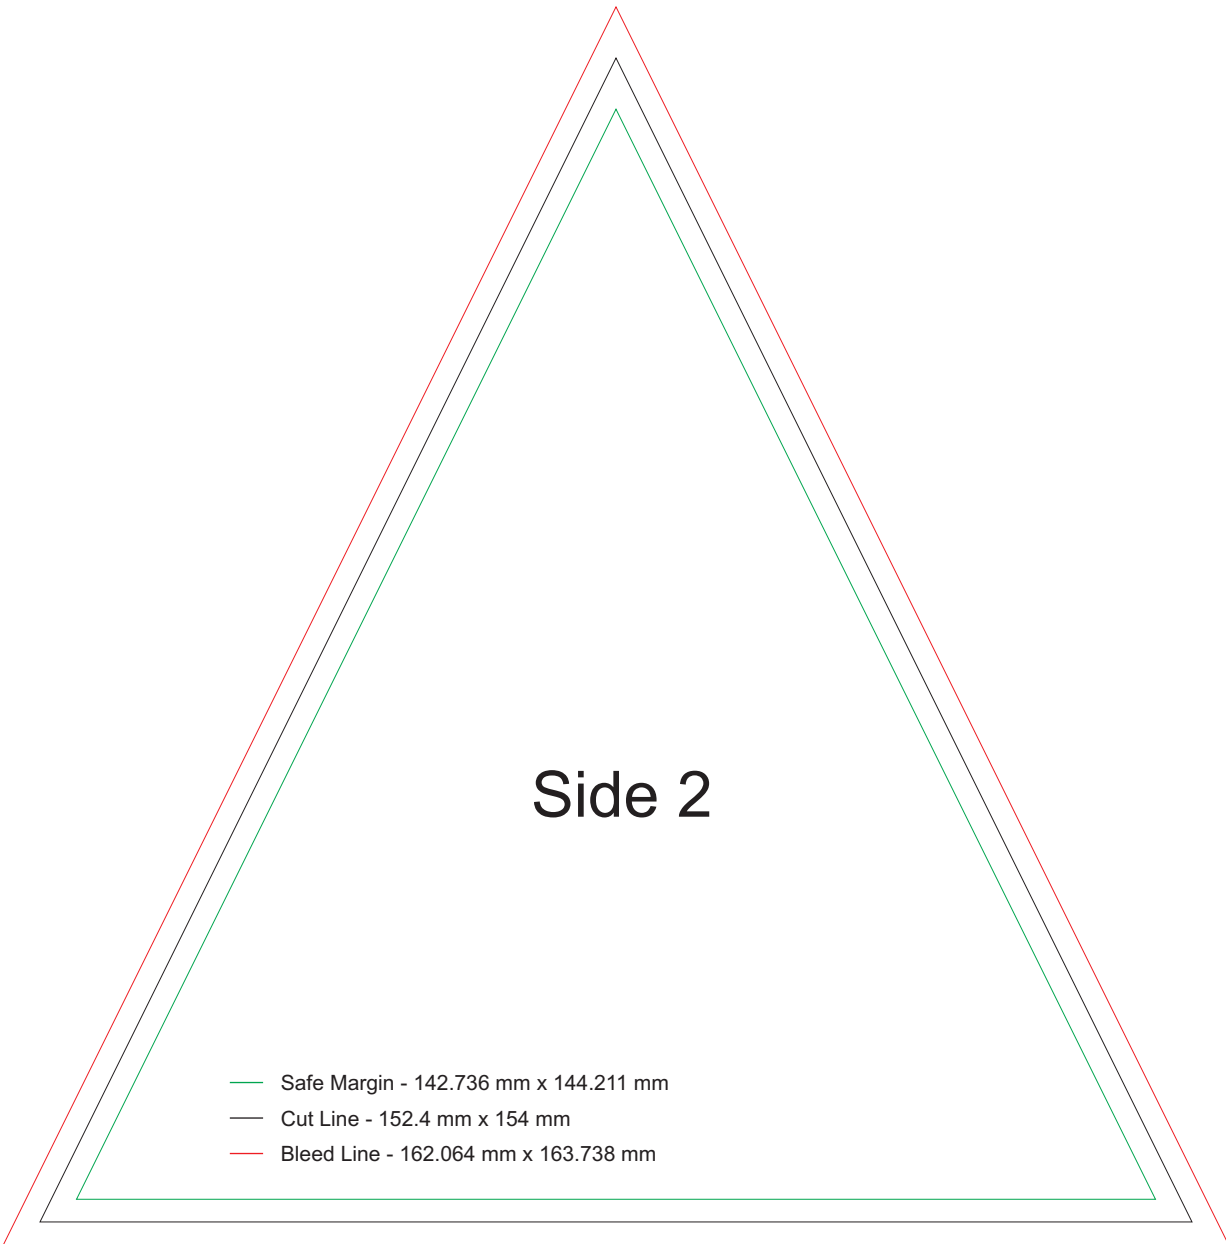

Side 1

- Safe Margin - 142.736 mm x 144.211 mm
- Cut Line - 152.4 mm x 154 mm
- Bleed Line - 162.064 mm x 163.738 mm

Side 2

- Safe Margin - 142.736 mm x 144.211 mm
- Cut Line - 152.4 mm x 154 mm
- Bleed Line - 162.064 mm x 163.738 mm

Side 3

- Safe Margin - 142.736 mm x 144.211 mm
- Cut Line - 152.4 mm x 154 mm
- Bleed Line - 162.064 mm x 163.738 mm

Side 4

- Safe Margin - 142.736 mm x 144.211 mm
- Cut Line - 152.4 mm x 154 mm
- Bleed Line - 162.064 mm x 163.738 mm