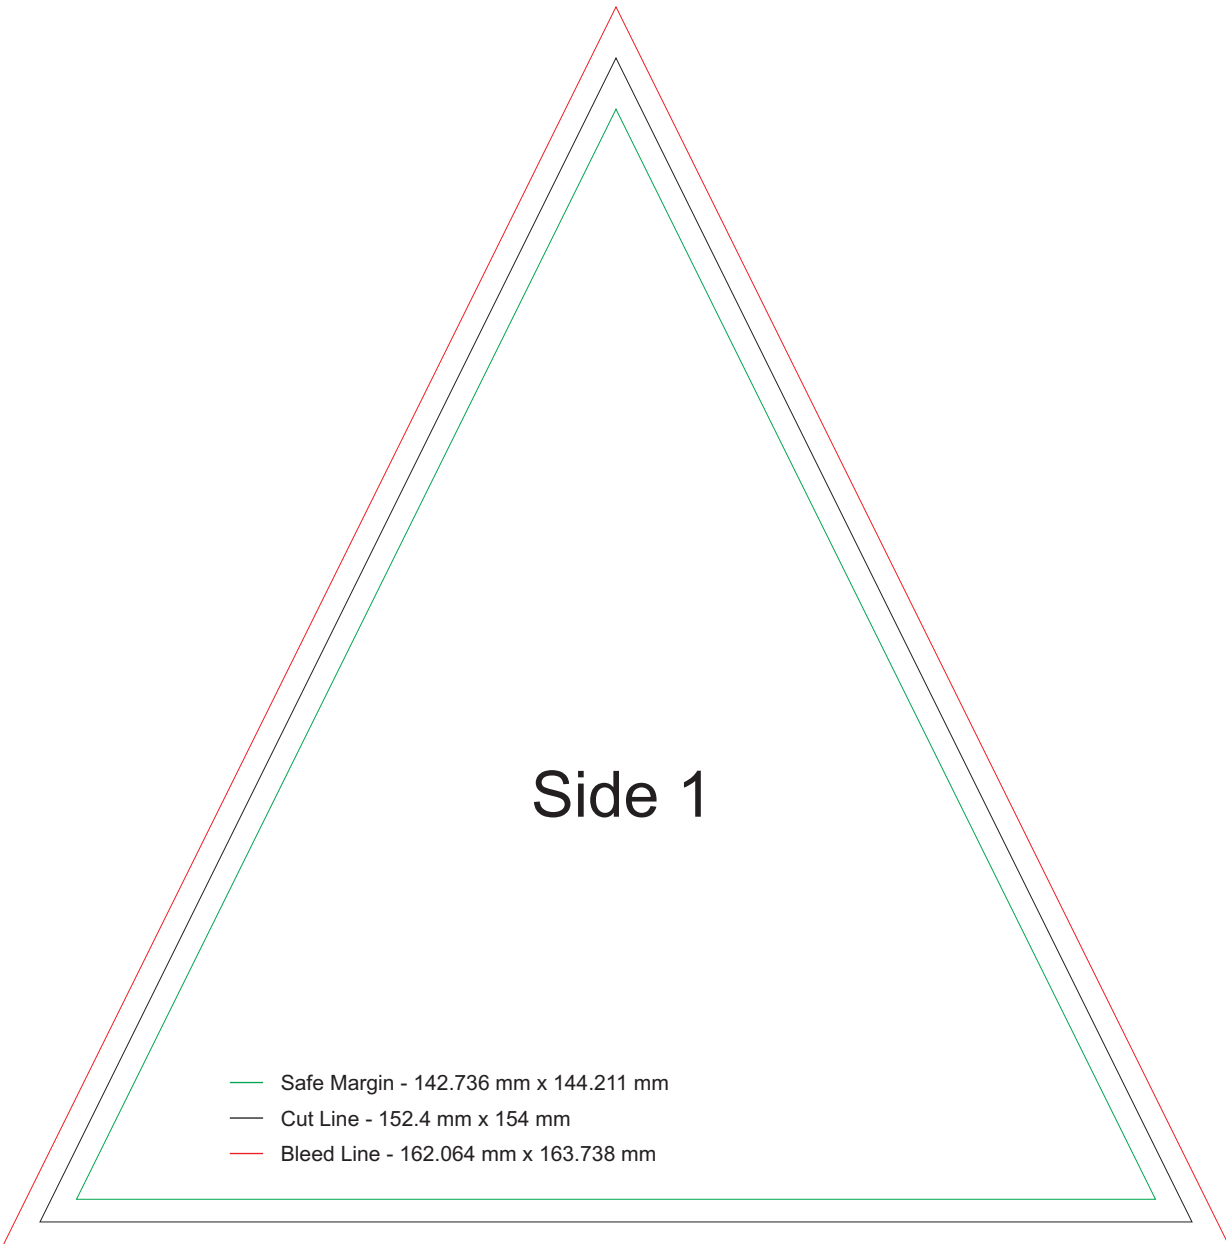

Side 1

- Safe Margin - 142.736 mm x 144.211 mm
- Cut Line - 152.4 mm x 154 mm
- Bleed Line - 162.064 mm x 163.738 mm

Side 2

- Safe Margin - 142.736 mm x 144.211 mm
- Cut Line - 152.4 mm x 154 mm
- Bleed Line - 162.064 mm x 163.738 mm

Side 3

- Safe Margin - 142.736 mm x 144.211 mm
- Cut Line - 152.4 mm x 154 mm
- Bleed Line - 162.064 mm x 163.738 mm

Side 4

- Safe Margin - 142.736 mm x 144.211 mm
- Cut Line - 152.4 mm x 154 mm
- Bleed Line - 162.064 mm x 163.738 mm