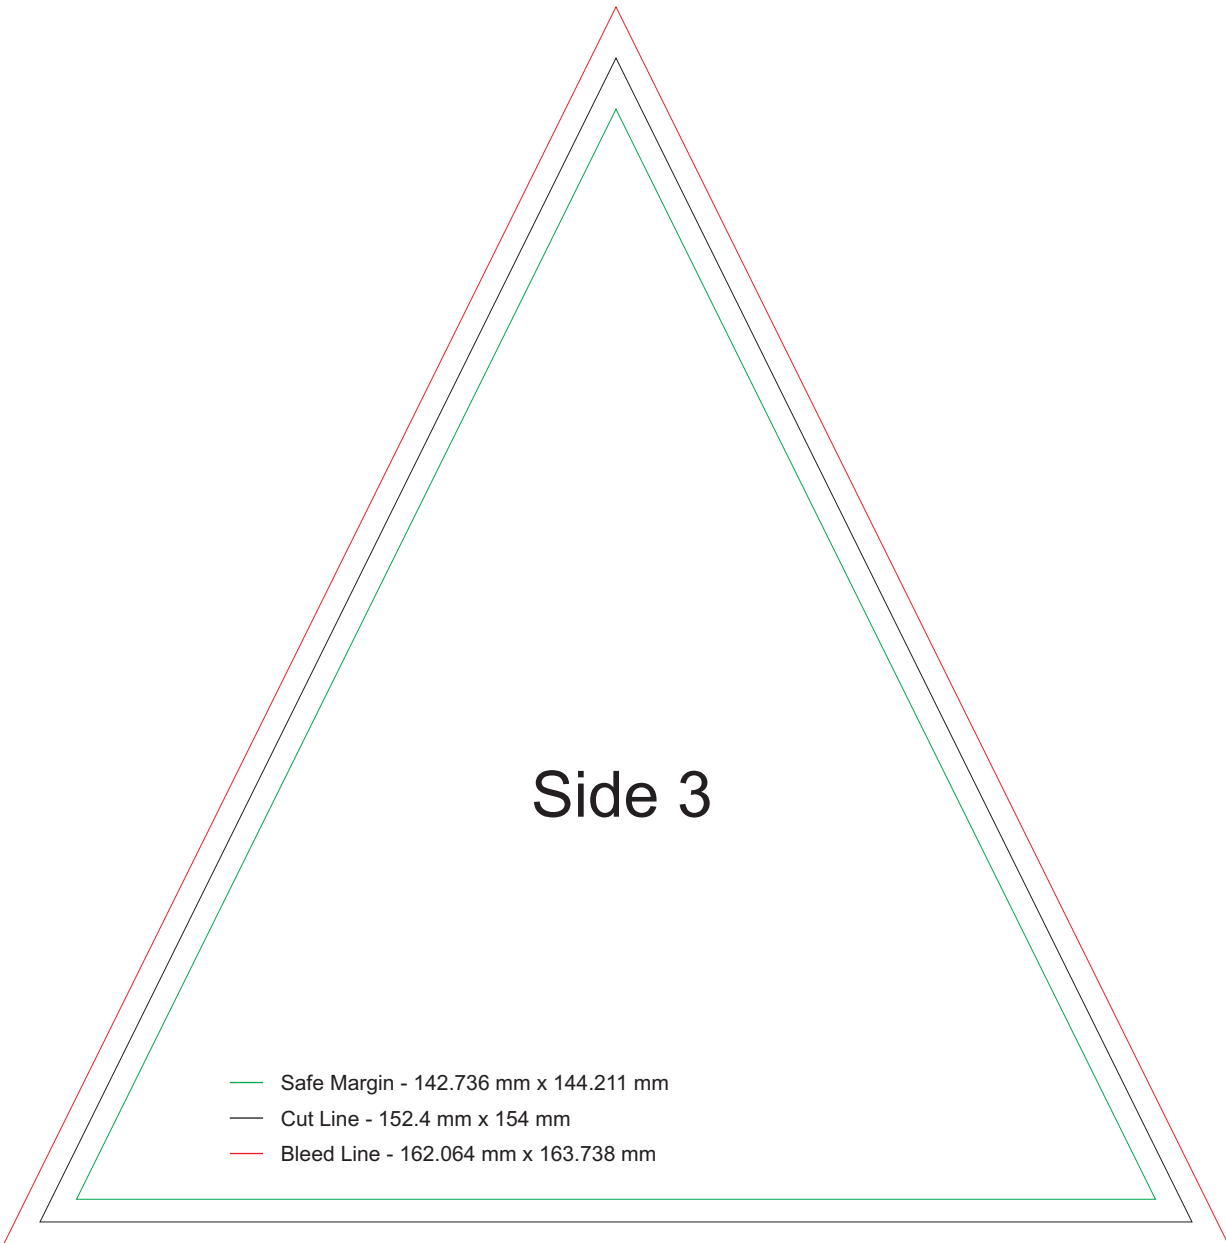

Side 1

- Safe Margin - 142.736 mm x 144.211 mm
- Cut Line - 152.4 mm x 154 mm
- Bleed Line - 162.064 mm x 163.738 mm

Side 2

- Safe Margin - 142.736 mm x 144.211 mm
- Cut Line - 152.4 mm x 154 mm
- Bleed Line - 162.064 mm x 163.738 mm

Side 3

- Safe Margin - 142.736 mm x 144.211 mm
- Cut Line - 152.4 mm x 154 mm
- Bleed Line - 162.064 mm x 163.738 mm

Side 4

- Safe Margin - 142.736 mm x 144.211 mm
- Cut Line - 152.4 mm x 154 mm
- Bleed Line - 162.064 mm x 163.738 mm